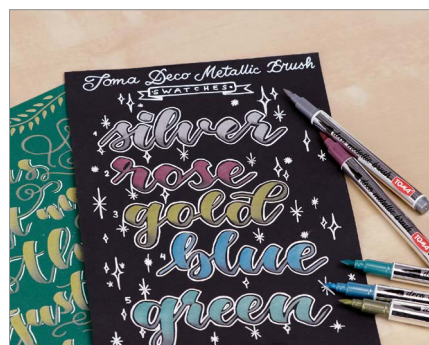

Permanent markers DECOmetallic brush TO-325

Permanent markers with metallic waterproof ink, xylene-free, extremely durable ink, for decorating paper, cardboard; vented cap, brush tip, 5 ink colours.