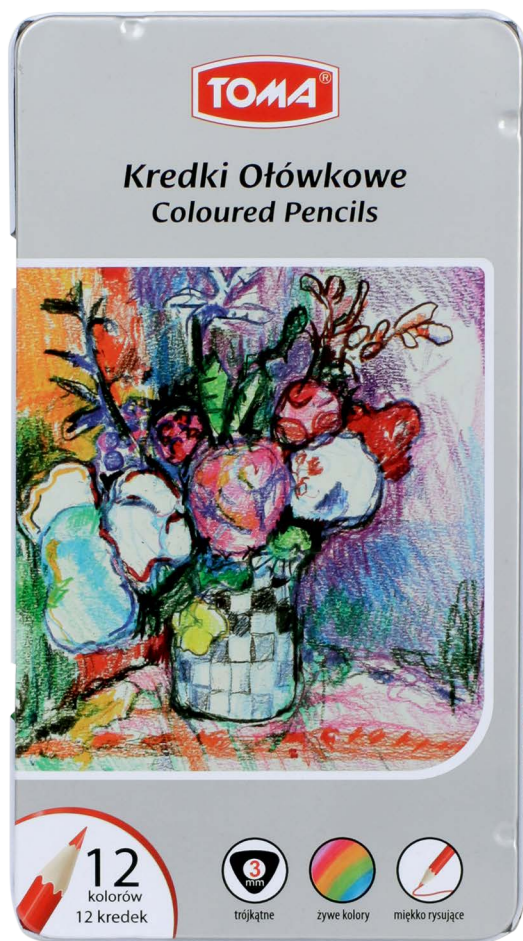

Coloured pencils, vivid colours, 2-sided, 18 cm, the soft drawing nib is good for gentle drawing, Safe for Children.

590 1133 542 823

Wooden school coloured pencils, triangular TO-550 02

Coloured pencils with vibrant colours, triangular.
18 cm, the soft drawing nib is good for gentle drawing,
Safe for Children.
Metal box: 12 colours.