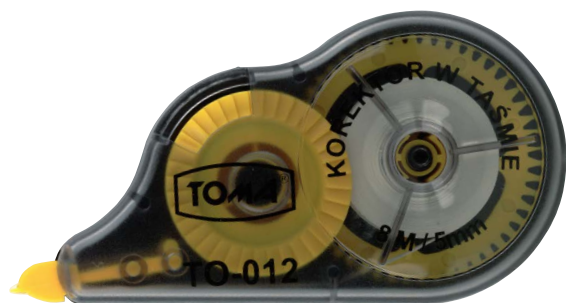

INDEX	COLOUR	QUANTITY	PACKAGING
012 02	white	24	box