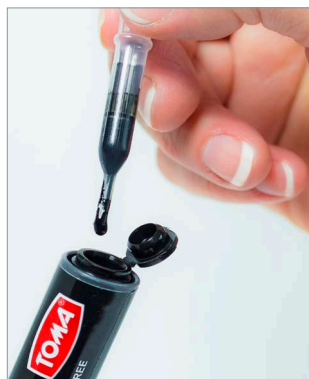

INDEX	EAN	PACKAGING
221 12	590 1133 221 117	12 PCS.
221 22	590 1133 221 216	12 PCS.
221 32	590 1133 221 315	12 PCS.
221 42	590 1133 221 414	12 PCS.
221 03 MIX	5901133221032	4 CASE PCS.

Permanent markers TO-221

Permanent markers with waterproof ink, xylene-free and toluene-free, for writing on all surfaces, ISO 9001, ISO 14001 certified, Japanese technology and production, 1-5 mm chisel tip, 300 m writing length.