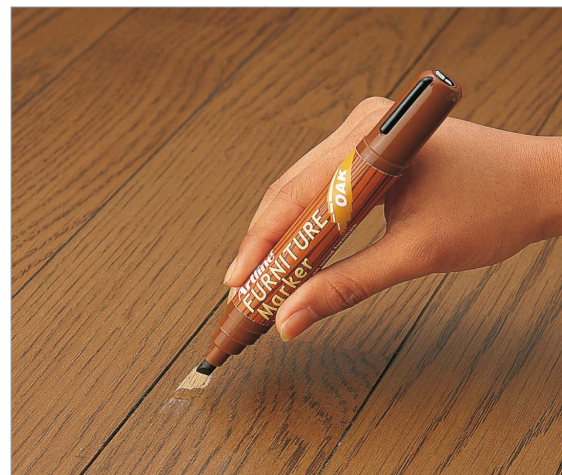

Wood Markers FURNITURE AR-095

Permanent markers, polyester fiber tip 2,0÷5,0 mm, xylene-free, waterproof, perfectly conceals damages in wood, furniture, parquet, floor panels. Available in 8 colours.

INDEX EAN PACKAGING

095 11 497 4052 827 662 1 PCS.

095 21 497 4052 827 631 1 PCS.

095 34 497 4052 827 655 1 PCS.

095 44 497 4052 827 648 1 PCS.

INDEX EAN PACKAGING

095 51 497 4052 850 714 1 PCS.

095 61 497 4052 850 721 1 PCS.

095 71 497 4052 850 745 1 PCS.

095 81 497 4052 850 738 1 PCS.

095 04 MIX (MAHOGANY, MAPLE, OAK, WALNUT) 497 4052 828 157 1 PCS.

095 04 MIX (BEECH, BIRCH BROWN, BLACK, ASH) 497 4052 850 752 1 PCS.