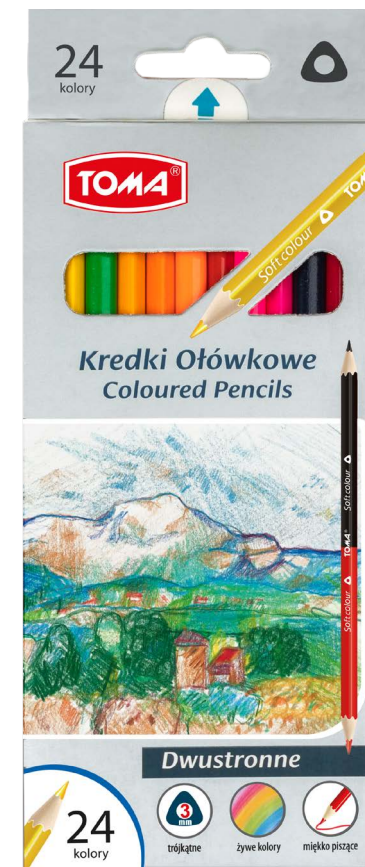

580 82

590 1133 580 825

580 84

590 1133 580 849

Wooden school coloured pencils, triangular TO-544

Triangular coloured pencils with vivid colours. 18 cm, the soft drawing nib is good for gentle drawing, safe for children. Available in packages: 12, 18, 24 colours.

590 1133 544 827

590 1133 544 834

590 1133 544 841

Wooden school coloured pencils, triangular JUMBO TO-540

JUMBO triangular coloured pencils with vivid colours. 18 cm, the soft drawing nib is good for gentle drawing, 5 mm thick graphite, safe for children.

590 1133 540 829

Wooden school coloured pencils, hexagonal TO-545

Coloured pencils, vivid colours, hexagonal, 18 cm, the soft drawing nib is good for gentle drawing, Safe for Children.

590 1133 545 824

Wooden school coloured pencils, double-sided TO-542

Coloured pencils, vivid colours, 2-sided, 18 cm, the soft drawing nib is good for gentle drawing, Safe for Children.

590 1133 542 823

Wooden school coloured pencils, triangular TO-550 02

Coloured pencils with vibrant colours, triangular.
18 cm, the soft drawing nib is good for gentle drawing,
Safe for Children.
Metal box: 12 colours.