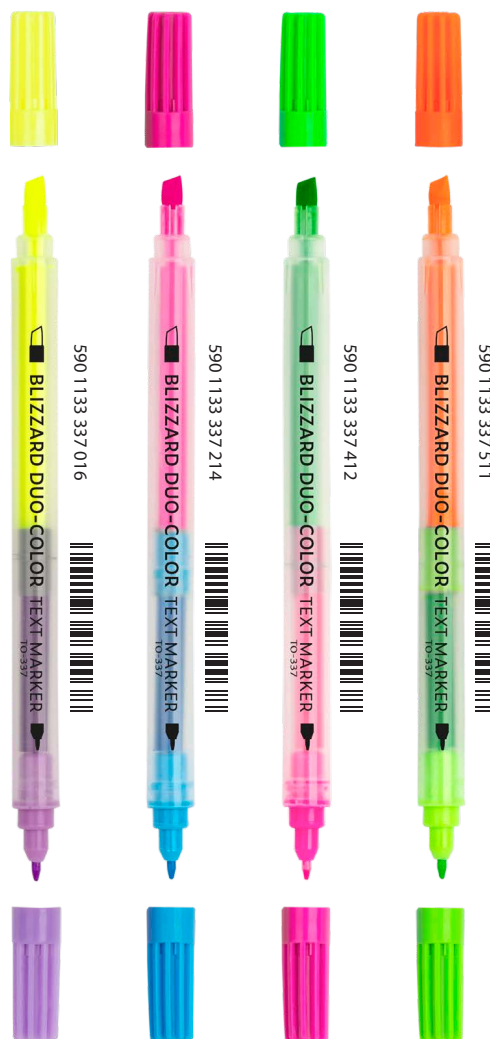

590 1133 334 947

590 1133 334 961

Triangular text highlighters BORA TO-336

Triangular text highlighters, attractive vivid colours, tip width: 1-5 mm, water and light resistant ink, for use on various types of paper, 6 ink colours.

Double-sided text highlighters BLIZZARD DUO-COLOR TO-337

Text highlighters, attractive vivid colours, tip width: 1-4 mm and 1.0 mm, water and light resistant ink, for use on various types of paper, 8 ink colours.