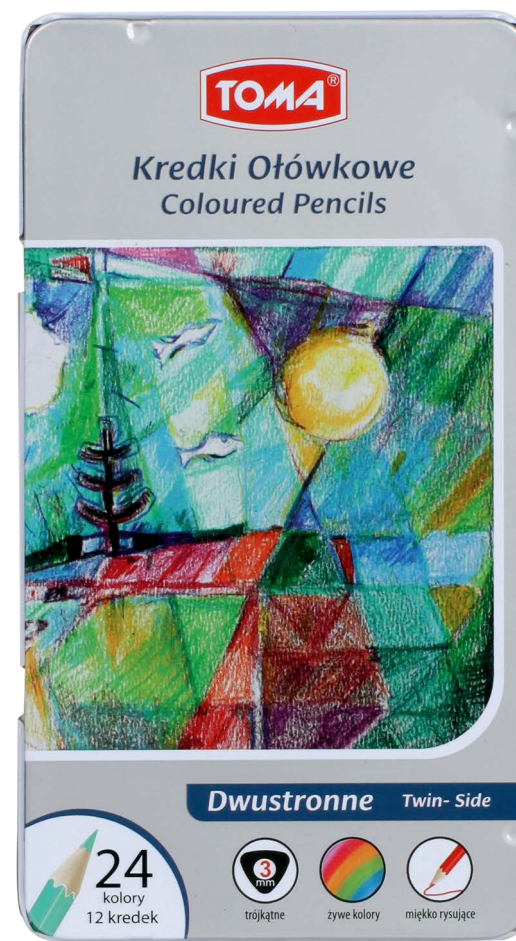

Wooden school coloured pencils, double-sided TO-550 22

Coloured pencils 2-sided, triangular with vivid colours,
18 cm, the soft drawing nib is good for gentle drawing.
Safe for Children.
Metal box: 24 colours.