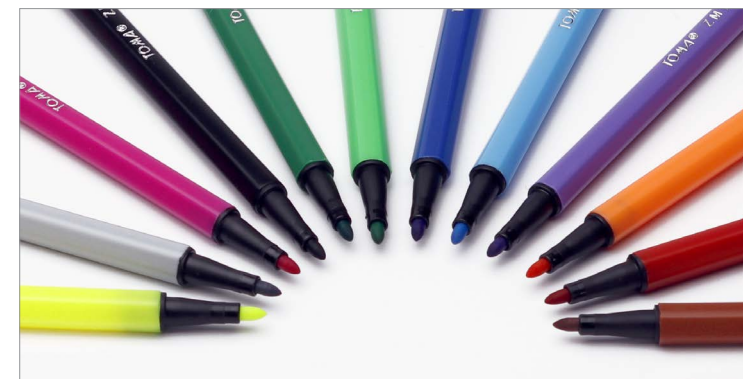

258 04 590 1133 258 045  1 CASE PCS.

Paper markers TO-595

Paper markers, non-drying water-based pigment ink, odourless, non-toxic, does not show through to the other side of the paper, 1.5mm tip, available in sets of 8 colours per pack.

595 92 590 1133 595 928  1 PCS. 

Markers TO-590 / 591

Fiber tip markers, non-drying ink, nice and vivid colours, a huge advantage is also the fact that the water-based ink of the markers is easily erasable, durable 0.8mm tip with long life, slightly retractable, safety cap, vented cap, markers available in 3 different packs of 12 colours each.