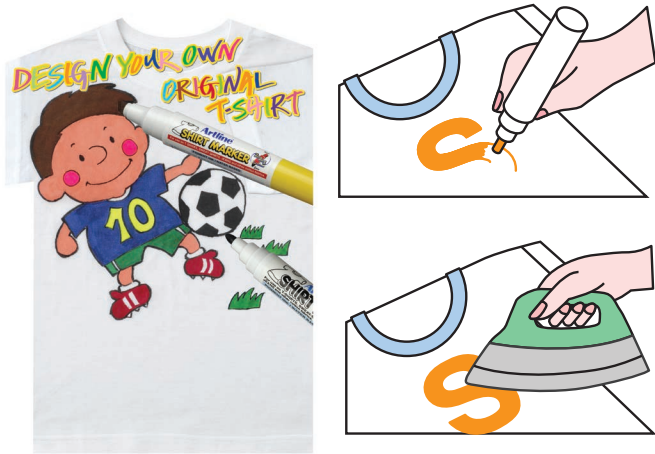

T-Shirt markers AR-002

Markers for painting on T-shirts and other cotton items. Marker ink penetrates into the fabric structure and can be additionally fixed by pressing with a hot iron; it remains resistant to washing in up to 60°C, 2 mm Fibre-tip, 19 attractive colours, including 9 fluorescent colours, original water-based, odourless pigment ink, xylene-free. ISO 9001, ISO 14001 certified, Japanese technology and production.

COLOUR	EAN
black	497 4052 810 596
blue	497 4052 810 558
red	497 4052 810 473
green	497 4052 810 435
light green	497 4052 810 459
brown	497 4052 810 497
orange	497 4052 810 398
violet	497 4052 810 572
yellow	497 4052 810 350
rose	4974 052 810 374

COLOUR	EAN
grey	497 4052 810 510
fluo yellow	497 4052 810 619
fluo orange	497 4052 810 671
fluo pink	497 4052 810 633
light violet	497 4052 810 534
fluo green	497 4052 810 695
flesh-colour	497 4052 849 404
light blue	497 4052 849 381
beige	497 4052 849 398