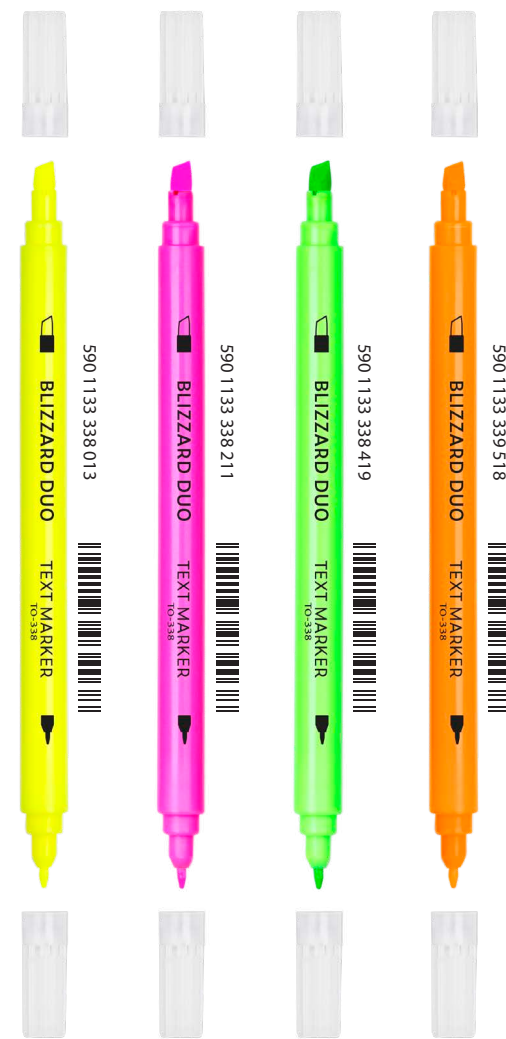

Double-sided text highlighters BLIZZARD DUO TO-338

Text highlighters, attractive vivid colours, tip width: of 1-4 mm and 1.0 mm, water and light resistant ink, for use on various types of paper, 4 ink colours.