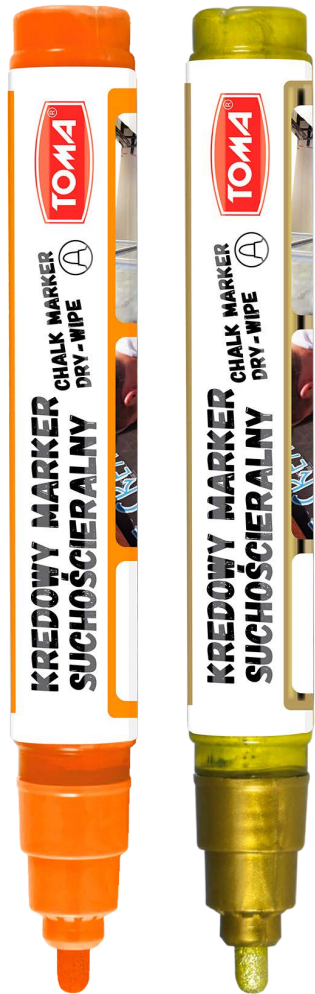

Dry erase chalk markers TO-296

Liquid chalk markers, for writing on blackboards, whiteboards, glass and plastic surfaces, dry erase with e.g. a traditional sponge, for indoor use, absorbent fiber tips, odourless pigment ink, xylene-free. For use on smooth non-hygroscopic surfaces.

NOTE: BEFORE THE FIRST USE, IT IS NECESSARY TO THOROUGHLY MIX THE CONTENTS OF THE MARKER.

Pack of 10.

4,5 mm round tip

INDEX	COLOUR	EAN
26901	white	590 1133 296 016
29611	blue	590 1133 296 115
29621	red	590 1133 296 214
29631	black	590 1133 296 313
29641	green	590 1133 296 412
29651	pomarańczowy	590 1133 296 511
29671	yellow	590 1133 296 719
29681	pink	590 1133 296 818

INDEX	COLOUR	EAN
29691	violet	590 1133 296 917
29695	golden	590 1133 296 955
29696	silver	590 1133 296 962
29673	pastel green	590 1133 296 733
29683	pastel yellow	590 1133 296 832
29643	pastel pink	590 1133 296 436
29613	pastel blue	590 1133 296 139